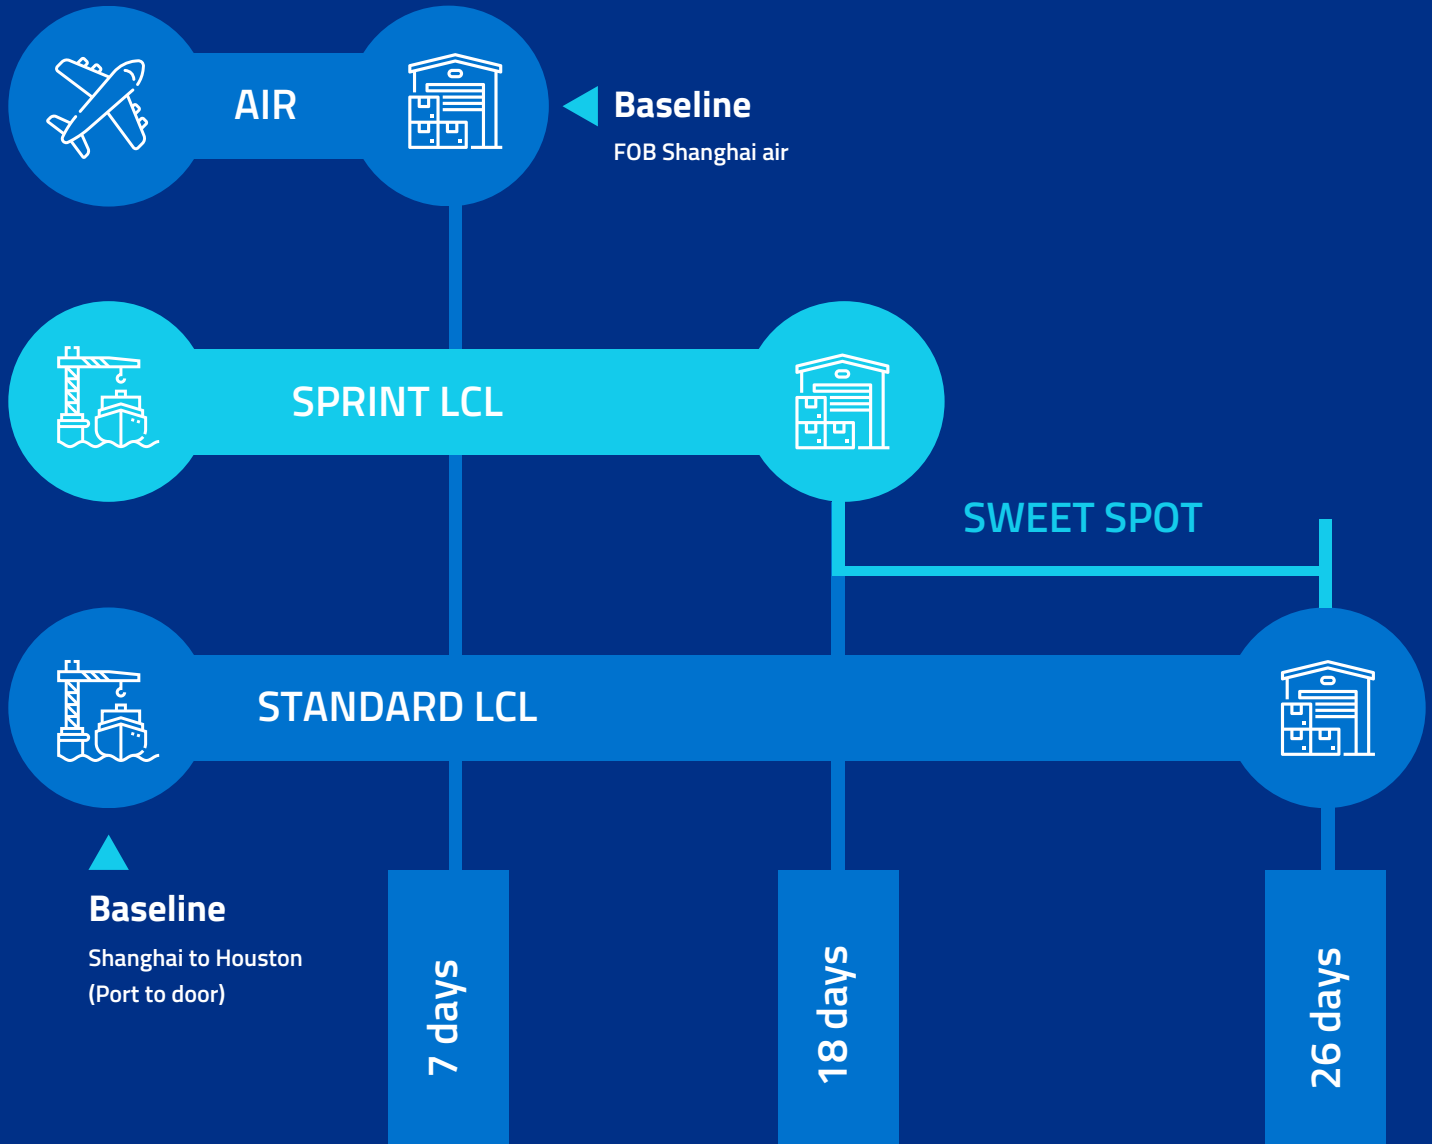

LCL SPRINT CONSOLIDATION

Ocean Freight Service

Expedited with exceptional care from origin to destination

Asia-United States Transpacific

We secure space, manage transport and provide visibility for your LCL ocean freight.

Enjoy reduced transit time while your cargo is consolidated and de-consolidated quickly at our container freight stations (CFS).

Access to dedicated support staff—no call centers here!

Transit Times

Transit Times

OIA's Sprint LCL product helps customers convert air shipments to ocean while still meeting tight deadlines!

- Orders that must be in Houston within 7 days would automatically move via air.
- Orders that must be in Houston within 26 days or more would automatically move via ocean.

Total transit time for all: 12 days

| (*) = routing via Shanghai

| Note: transit time to door US inland points account for 1 weekend (2 additional days)