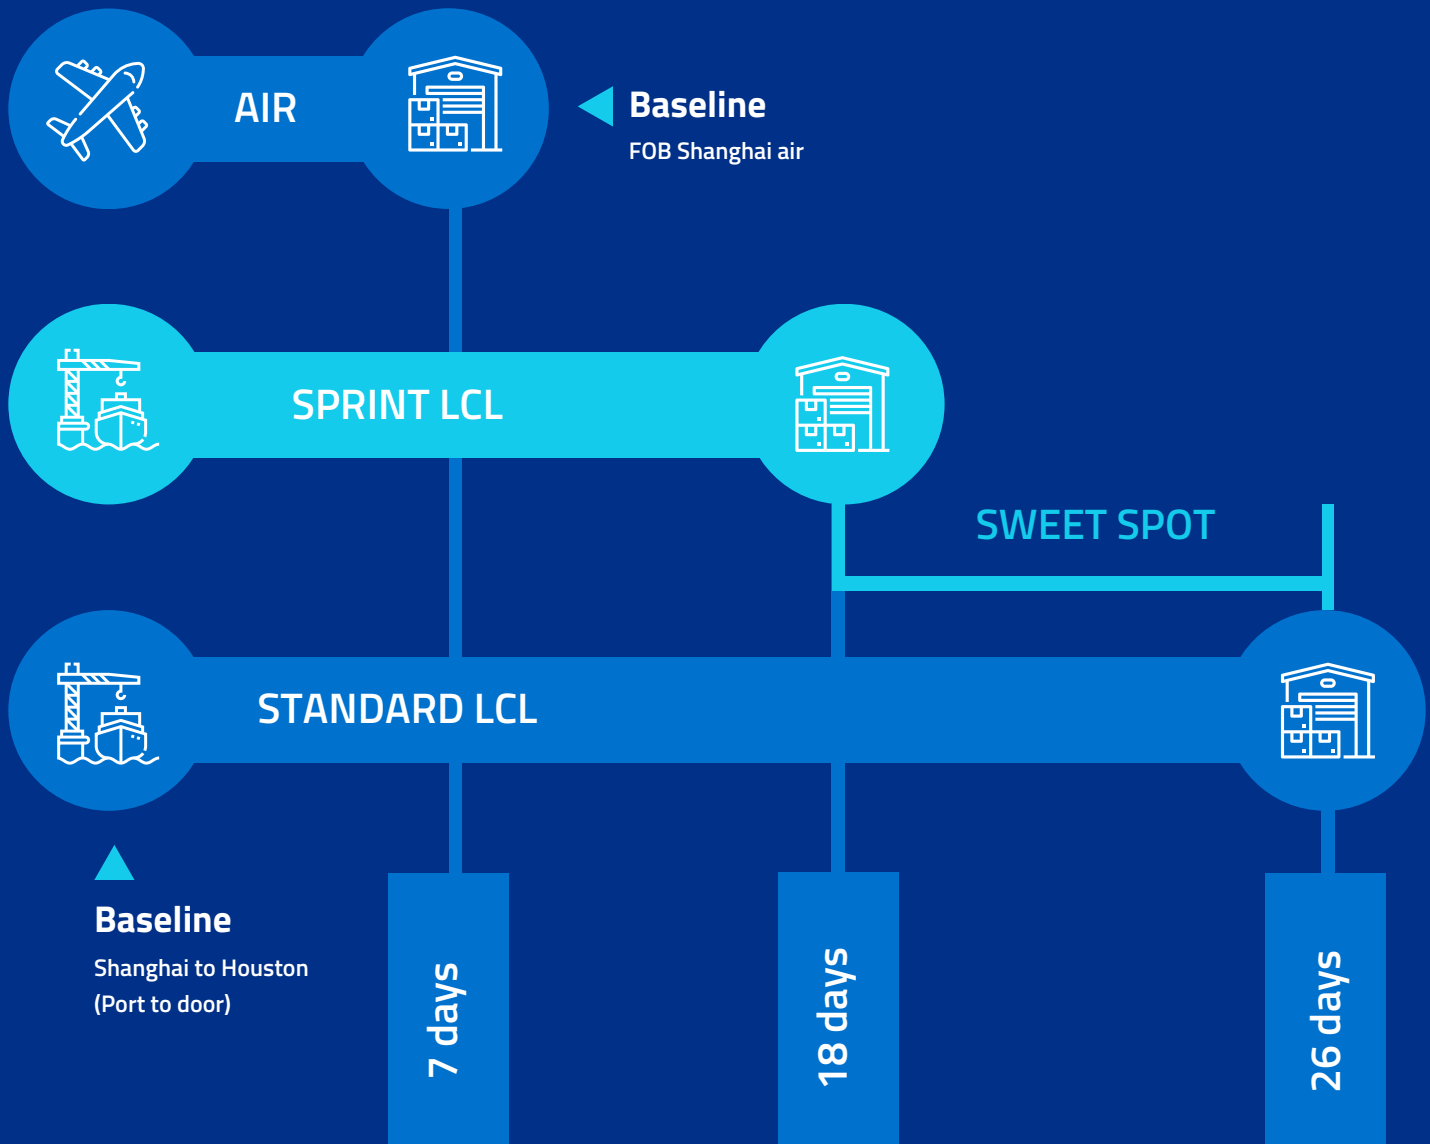

LCL SPRINT CONSOLIDATION

Ocean Freight Service

Expedited with exceptional care from origin to destination

Asia-United States Transpacific

We secure space, manage transport and provide visibility for your LCL ocean freight.

Enjoy reduced transit time while your cargo is consolidated and de-consolidated quickly at our container freight stations (CFS).

Access to dedicated support staff—no call centers here!

Transit Times

Transit Times

OIA's Sprint LCL product helps customers convert air shipments to ocean while still meeting tight deadlines!

- Orders that must be in Houston within 7 days would automatically move via air.
- Orders that must be in Houston within 26 days or more would automatically move via ocean.

(*) = via Shanghai

TRANSIT MATRIX	Origin CFS	Destination CFS	Consignee Door	Origin CFS cut off (day)	ETD (day)	ETA (day)	Destination CFS: Los Angeles (day)	Consignee Door (day)	Total Transport Time (Port-Door)	Total Transport Time (CFS-Door)
Sprint	Haiphong (*)	Los Angeles	Chicago	FRI	WED	SUN	MON	MON	18	23
Sprint	Haiphong (*)	Los Angeles	Houston	FRI	WED	SUN	MON	MON	18	23
Sprint	Haiphong (*)	Los Angeles	New York	FRI	WED	SUN	MON	TUE	19	24
Sprint	Haiphong (*)	Los Angeles	Miami	FRI	WED	SUN	MON	TUE	19	24
Sprint	Shenzhen (*)	Los Angeles	Chicago	FRI	WED	SUN	MON	MON	18	23
Sprint	Shenzhen (*)	Los Angeles	Houston	FRI	WED	SUN	MON	MON	18	23
Sprint	Shenzhen (*)	Los Angeles	New York	FRI	WED	SUN	MON	TUE	19	24
Sprint	Shenzhen (*)	Los Angeles	Miami	FRI	WED	SUN	MON	TUE	19	24
Sprint	Shanghai	Los Angeles	Chicago	SUN	WED	SUN	MON	MON	18	21
Sprint	Shanghai	Los Angeles	Houston	SUN	WED	SUN	MON	MON	18	21
Sprint	Shanghai	Los Angeles	New York	SUN	WED	SUN	MON	TUE	19	22
Sprint	Shanghai	Los Angeles	Miami	SUN	WED	SUN	MON	TUE	19	22