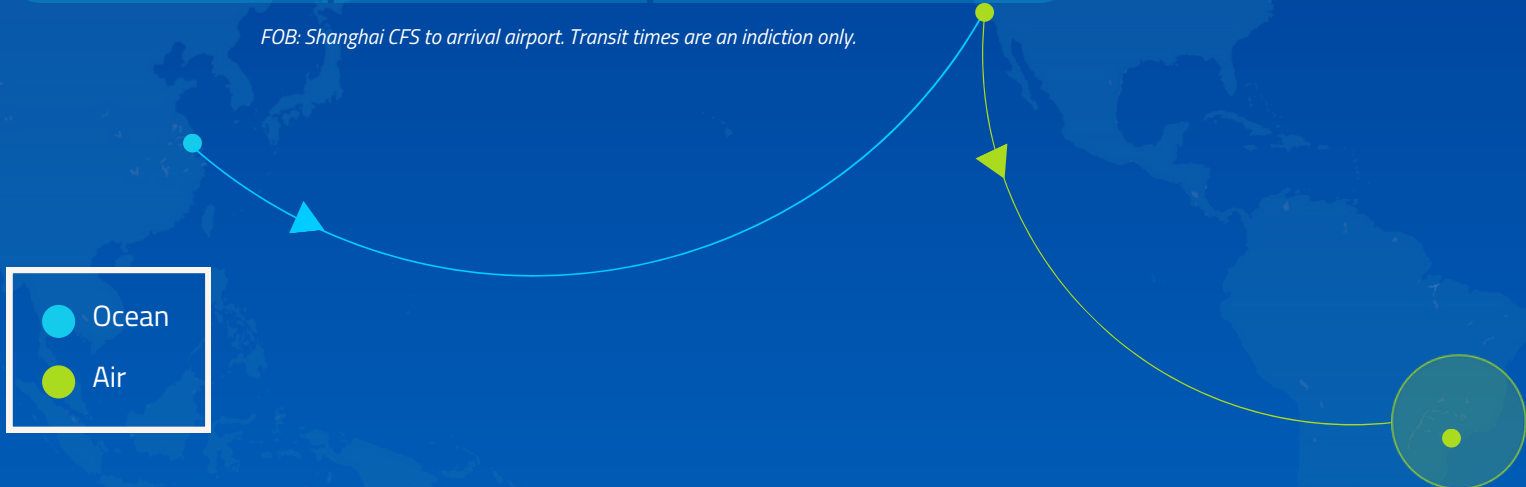

INTERMODAL

Sea/Air Services

Expedited with exceptional care from origin to destination.

ORIGIN	DESTINATION	TRANSIT TIME
Shanghai	São Paulo	18-22 days

FOB: Shanghai CFS to arrival airport. Transit times are an indication only.