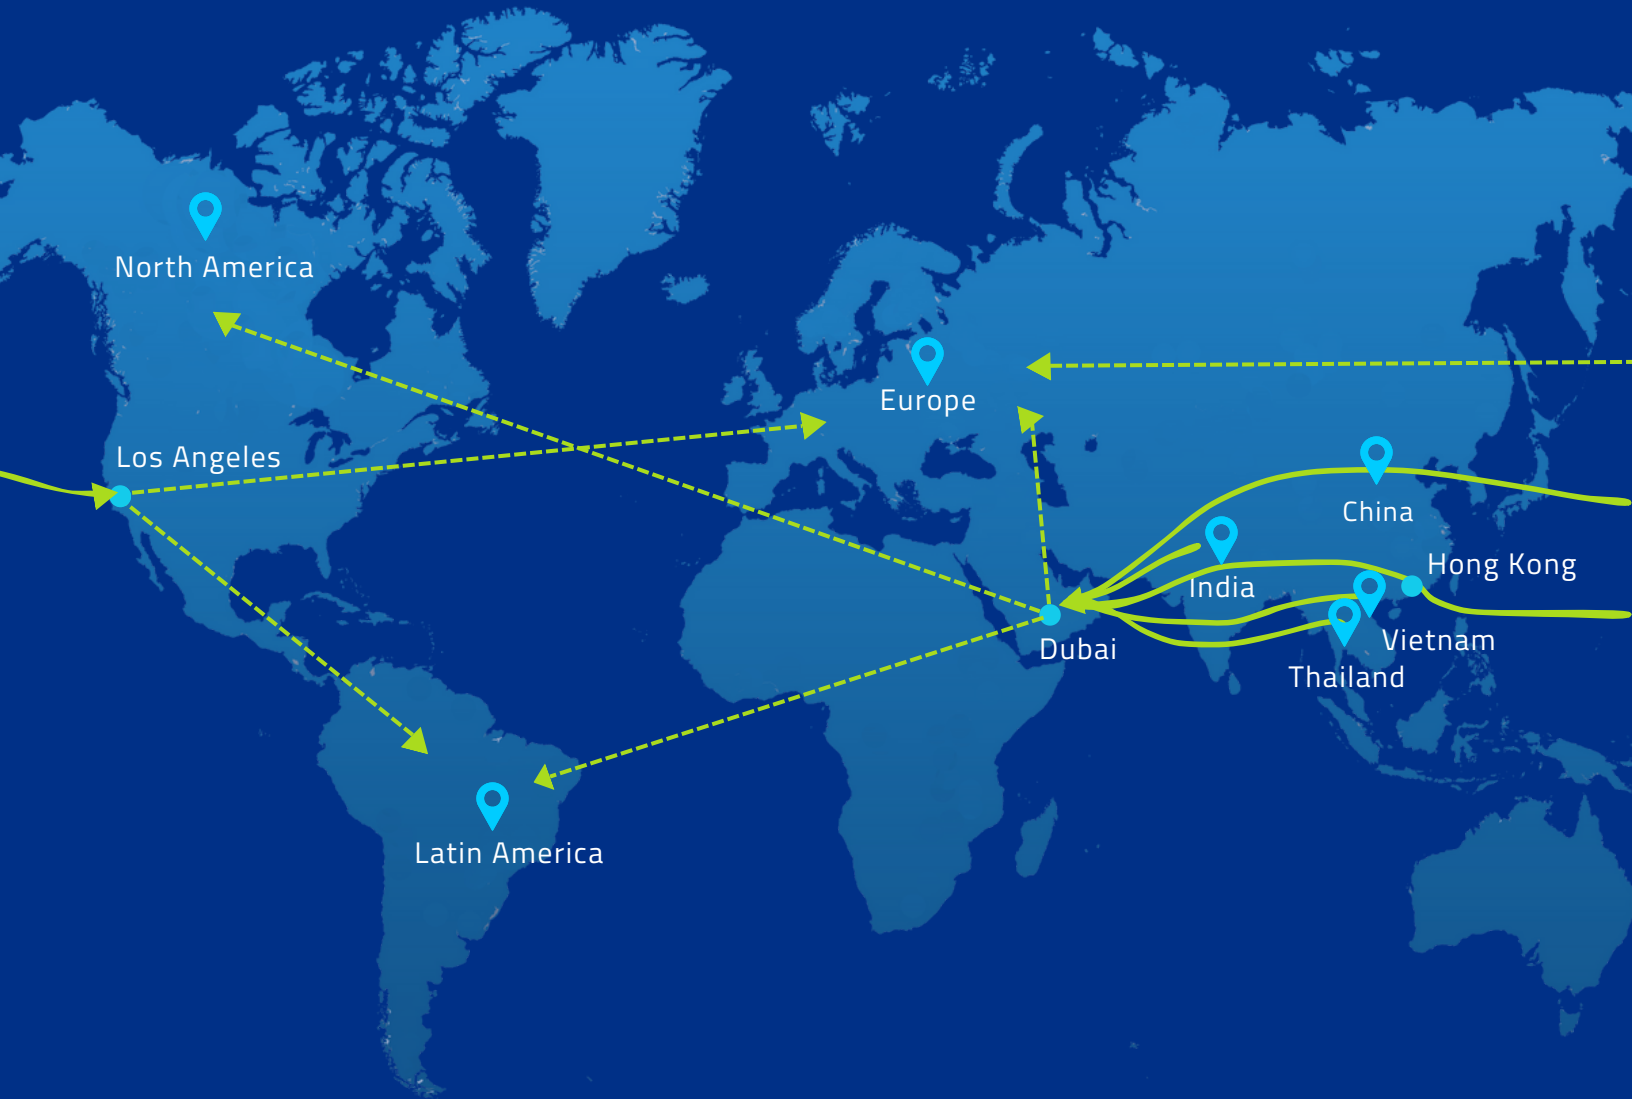

Sea/Air Transport Solutions

OIA Global is offering expedited sea-air transport solutions from major Asian ports toward key airports in Europe, the United States and Brazil.

Via Jebel Ali and Los Angeles respectively

- ✓ Bypass the heavily congested Panama Canal and Suez Canal.
- ✓ Shorter transit times than standard LCL.
- ✓ Significantly lower rates as compared to air freight.
- ✓ Avoid a lengthy and expensive trip via Africa's Cape of Good Hope.

Transit Hub: Los Angeles
Origins: China, Hong Kong
Destinations: Europe, Latin America

Transit Hub: Dubai
Origins: China, Hong Kong, India, Thailand, Vietnam
Destinations: Europe, North America