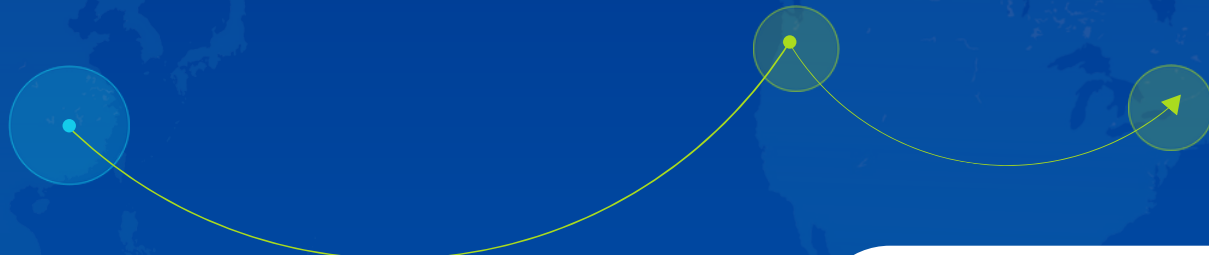

LCL CONSOLIDATE

Ocean Freight Service

Exceptional care from origin to destination

China-Canada Eastbound

Moving freight from any origin in China, departing weekly toward Canada

ORIGIN	DESTINATION	TRANSIT TIME
Shanghai Shenzhen Hong Kong	Vancouver	28-30 Days 15 Days 15 Days
Shanghai Shenzhen Hong Kong	Montreal	22 Days 25 Days 26 Days
Shanghai Shenzhen Hong Kong	Toronto	20 Days 26 Days 26 Days

We secure space, manage transport and provide visibility for your LCL ocean freight.

Enjoy reduced transit time while your cargo is consolidated and de-consolidated quickly at our container freight stations (CFS).