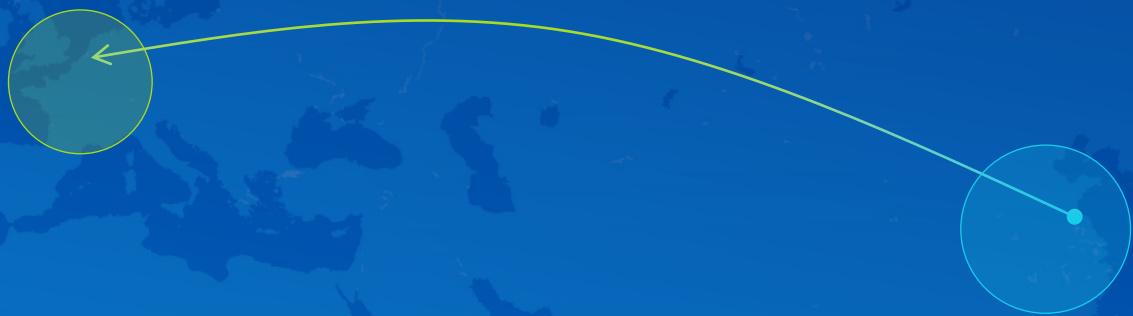

LCL Consolidate

Ocean Freight Service

Exceptional care from origin to destination

China-Europe Westbound

Moving freight from any origin in China, departing weekly for the Port of Rotterdam

ORIGIN	DESTINATION	TRANSIT TIME
Shanghai	Rotterdam	28 Days

We secure space, manage transport and provide visibility for your LCL ocean freight.

Enjoy reduced transit time while your cargo is consolidated and de-consolidated quickly at our container freight stations (CFS).