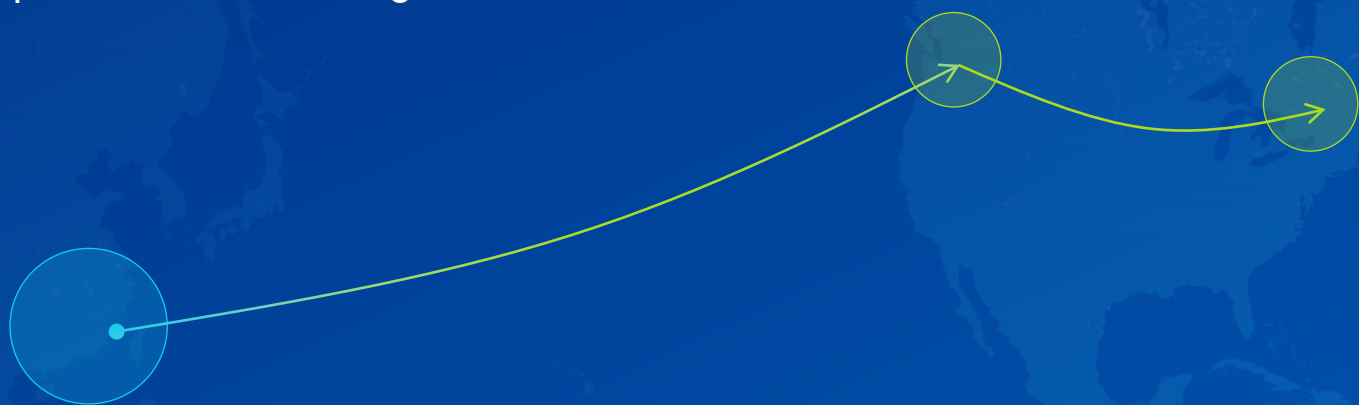

LCL Consolidate

Ocean Freight Service

Exceptional care from origin to destination

China-Canada Eastbound

Moving freight from any origin in China, departing weekly to Canada

ORIGIN	DESTINATION	TRANSIT TIME
Shanghai	Vancouver	14 Days
Shenzhen		15 Days
Hong Kong		15 Days
Shanghai	Montreal	22 Days
Shenzhen		25 Days
Hong Kong		26 Days
Shanghai	Toronto	20 Days
Shenzhen		26 Days
Hong Kong		26 Days

We secure space, manage transport and provide visibility for your LCL ocean freight.

Enjoy reduced transit time while your cargo is consolidated and de-consolidated quickly at our container freight stations (CFS).