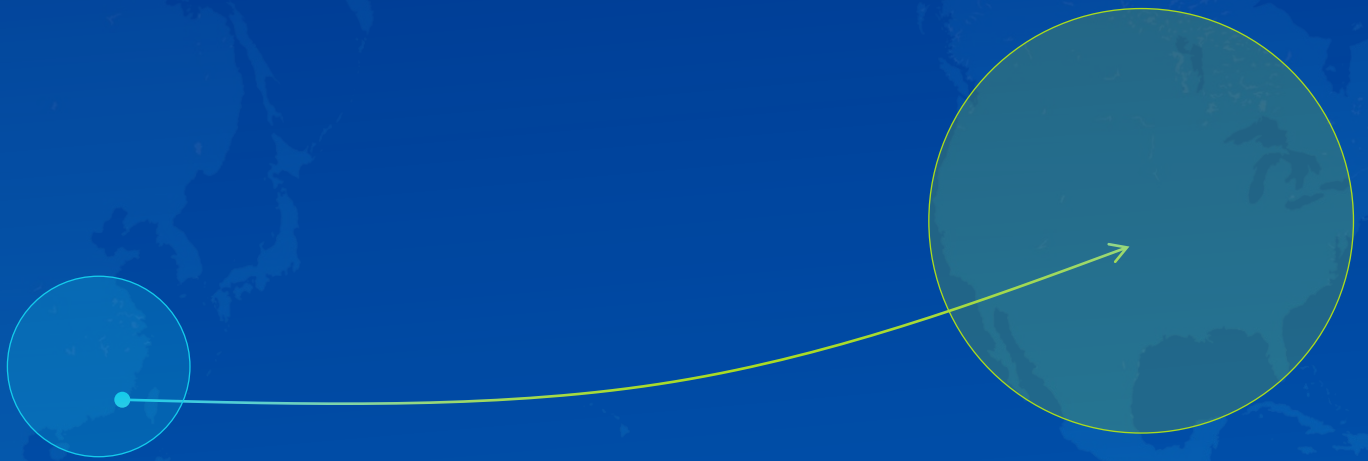

LCL Consolidate

Ocean Freight Service

Exceptional care from origin to destination

Asia-United States Transpacific

Moving freight from any origin in Asia, departing weekly to the United States

ORIGIN	DESTINATION	TRANSIT TIME
Shanghai	Los Angeles	14 Days
Shenzhen		14 Days
Hong Kong		15 Days

More transit times

ORIGIN	DESTINATION	TRANSIT TIME
Shanghai	Tacoma	12 Days
Shenzhen		14 Days
Hong Kong		19 Days
Kaohsiung	Chicago	46 Days
Shenzhen		38 Days
Shanghai		20 Days
Kaohsiung	Cleveland	46 Days
Shenzhen		28 Days
Shanghai		28 Days
Shanghai	Atlanta	29 Days
Kaohsiung	New York	38 Days
Shanghai		27 Days
Shenzhen		30 Days
Hong Kong		32 Days